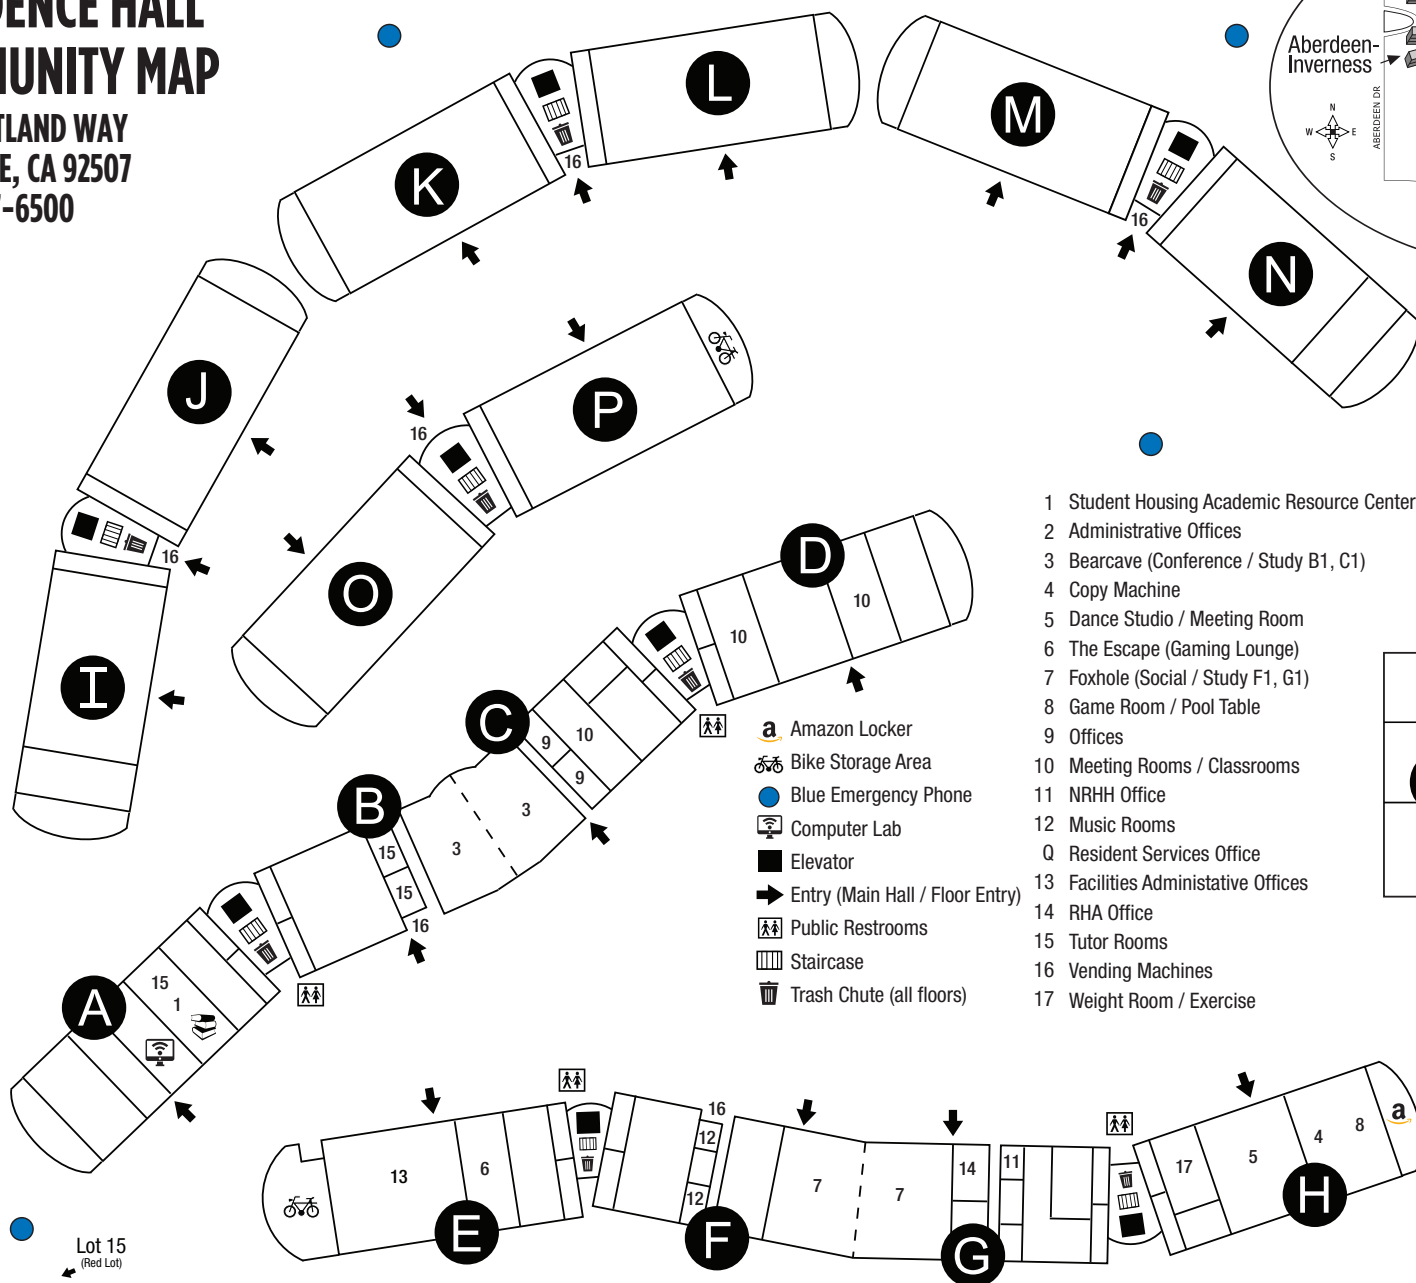

PENTLAND HILLS RESIDENCE HALL COMMUNITY MAP

ONE PENTLAND WAY
RIVERSIDE, CA 92507
(951) 827-6500

Parking Lot 21
(Barrier Arm - Residents Only)

- 1 Student Housing Academic Resource Center (SHARC)
- 2 Administrative Offices
- 3 Bearcave (Conference / Study B1, C1)
- 4 Copy Machine
- 5 Dance Studio / Meeting Room
- 6 The Escape (Gaming Lounge)
- 7 Foxhole (Social / Study F1, G1)
- 8 Game Room / Pool Table
- 9 Offices
- 10 Meeting Rooms / Classrooms
- 11 NRHH Office
- 12 Music Rooms
- Q Resident Services Office
- 13 Facilities Administrative Offices
- 14 RHA Office
- 15 Tutor Rooms
- 16 Vending Machines
- 17 Weight Room / Exercise

Pentland Way

to Glen Mor