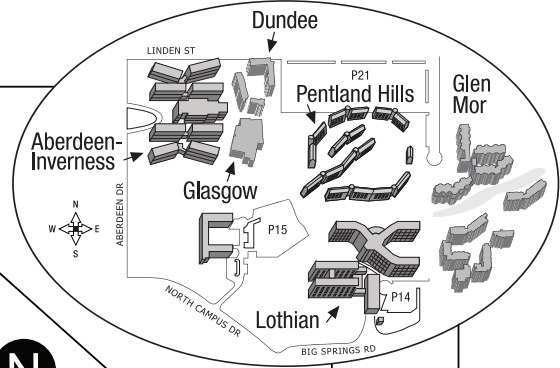

PENTLAND HILLS RESIDENCE HALL COMMUNITY MAP

ONE PENTLAND WAY
RIVERSIDE, CA 92507
(951) 827-6500

Parking Lot 21
(Barrier Arm - Residents Only)

- 1 Student Housing Academic Resource Center (SHARC)
- 2 Administrative Offices
- 3 Bearcave (Conference / Study B1, C1)
- 4 Copy Machine
- 5 Dance Studio / Meeting Room
- 6 The Escape (Gaming Lounge)
- 7 Foxhole (Social / Study F1, G1)
- 8 Game Room / Pool Table
- 9 Offices
- 10 Meeting Rooms / Classrooms
- 11 NRHH Office
- 12 Music Rooms
- Q Resident Services Office
- 13 Facilities Administrative Offices
- 14 RHA Office
- 15 Tutor Rooms
- 16 Vending Machines
- 17 Weight Room / Exercise

Pentland Way

to Glen Mor