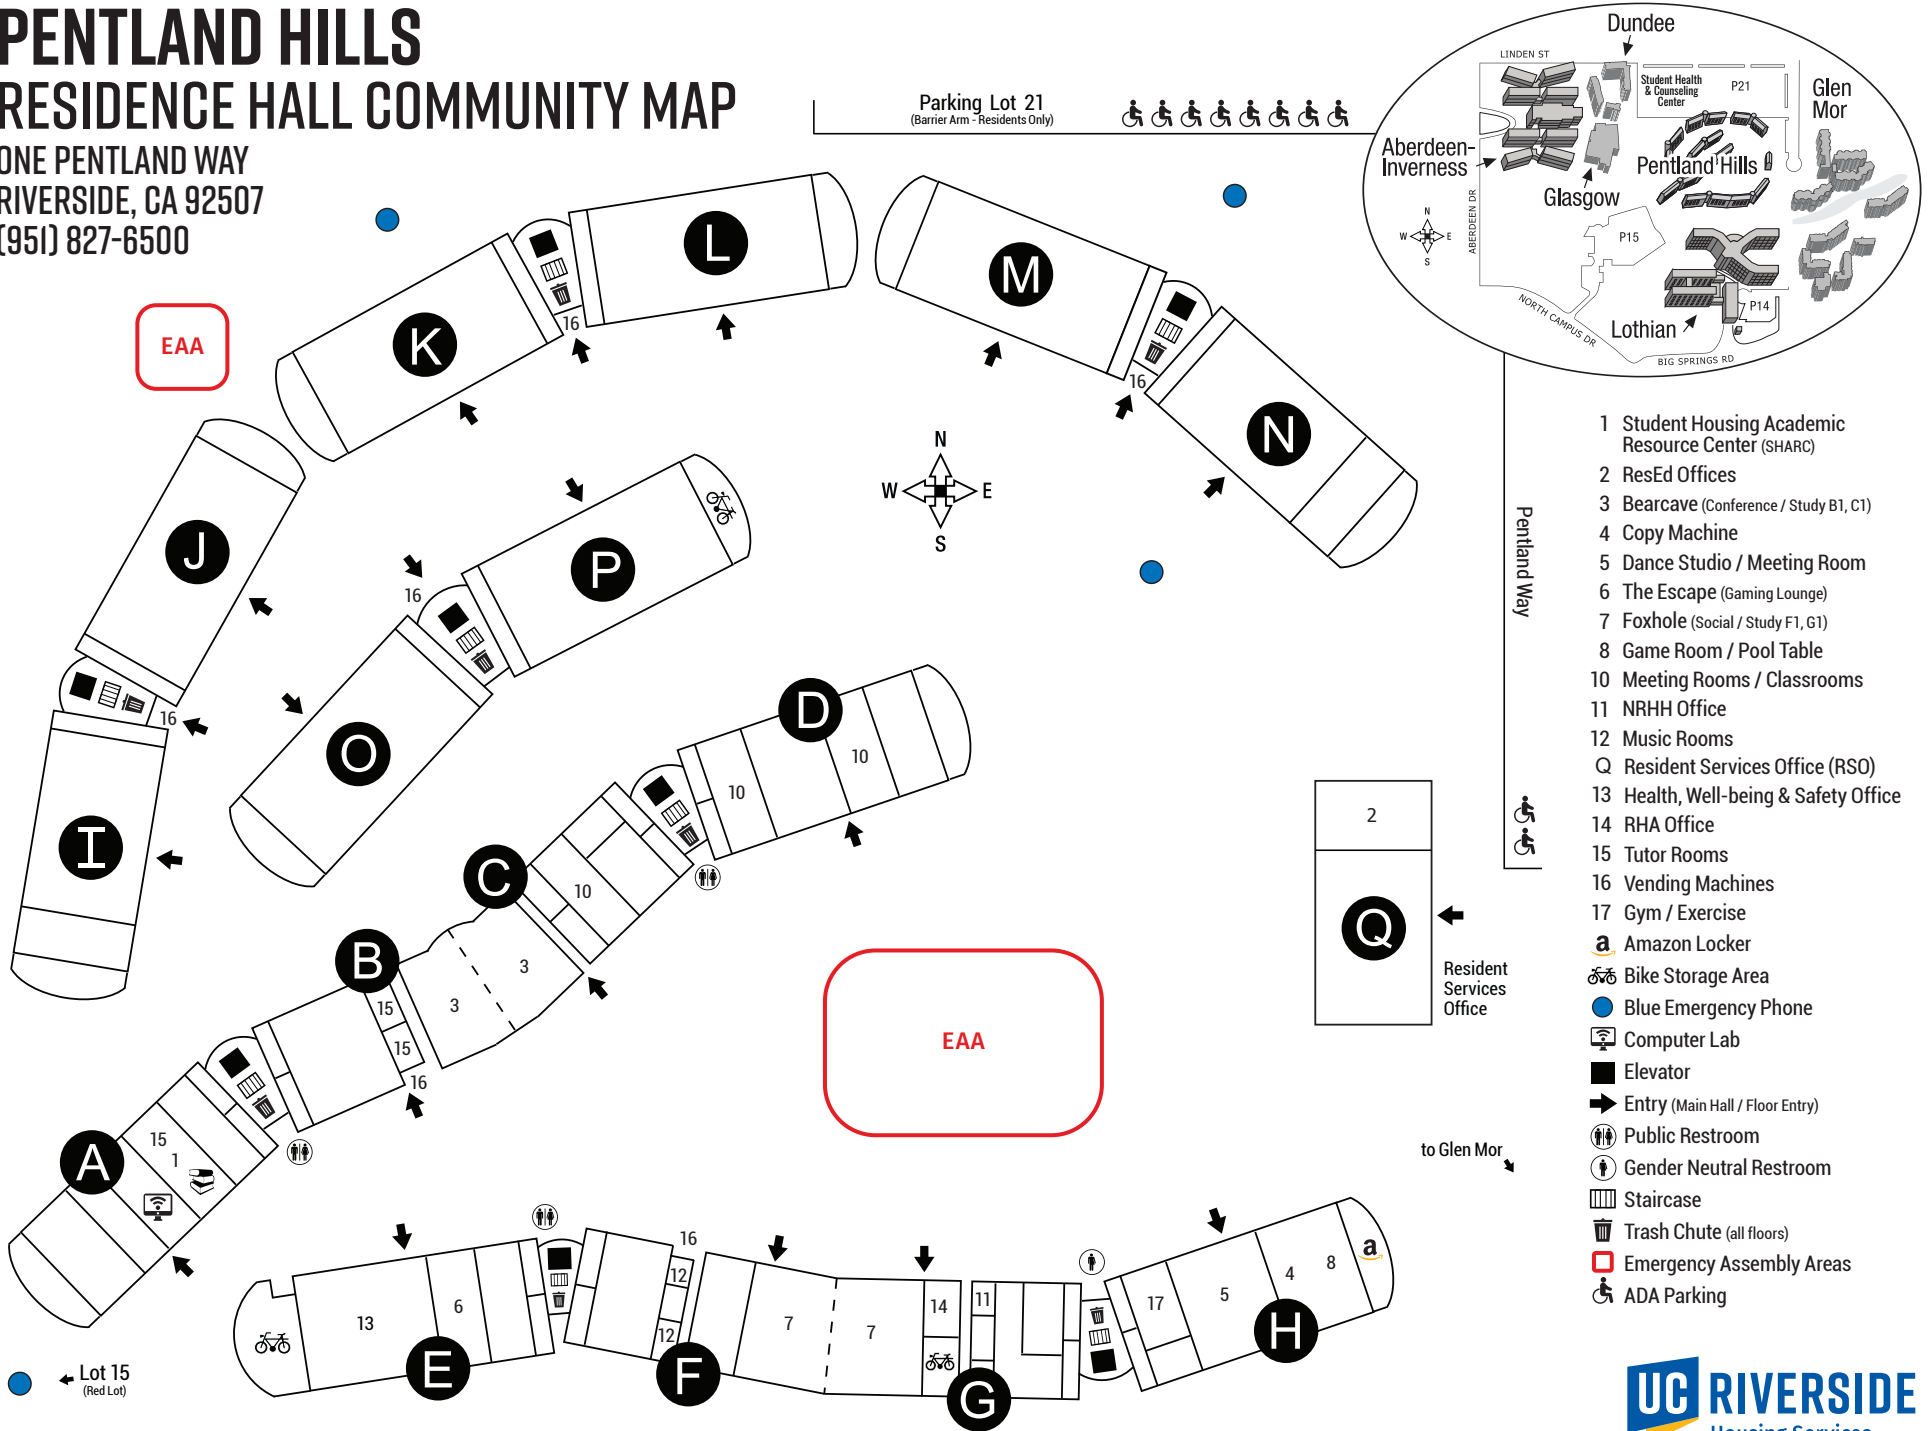

# PENTLAND HILLS RESIDENCE HALL COMMUNITY MAP

ONE PENTLAND WAY  
RIVERSIDE, CA 92507  
(951) 827-6500

← Lot 15  
(Red Lot)

LAST REV: 08/24 MM

- 1 Student Housing Academic Resource Center (SHARC)
- 2 ResEd Offices
- 3 Bearcave (Conference / Study B1, C1)
- 4 Copy Machine
- 5 Dance Studio / Meeting Room
- 6 The Escape (Gaming Lounge)
- 7 Foxhole (Social / Study F1, G1)
- 8 Game Room / Pool Table
- 10 Meeting Rooms / Classrooms
- 11 NRHH Office
- 12 Music Rooms
- Q Resident Services Office (RSO)
- 13 Health, Well-being & Safety Office
- 14 RHA Office
- 15 Tutor Rooms
- 16 Vending Machines
- 17 Gym / Exercise
- Amazon Locker
- Bike Storage Area
- Blue Emergency Phone
- Computer Lab
- Elevator
- Entry (Main Hall / Floor Entry)
- Public Restroom
- Gender Neutral Restroom
- Staircase
- Trash Chute (all floors)
- Emergency Assembly Areas
- ADA Parking