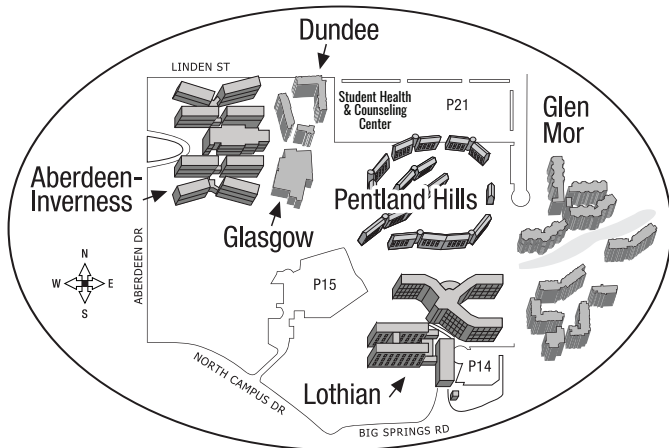

LOTHIAN RESIDENCE HALL COMMUNITY MAP

500 W. BIG SPRINGS ROAD
RIVERSIDE, CA 92507
(951) 827-5972

- 1 Administrative Offices
Resident Services Office (RSO)
- 2 Residential Restaurant
- 3 Entrances to Building
- 4 Galley (1st Floor)
- 5 Hall Annex Room (on each floor)
- 6 Hall Balcony (on each floor)
- 7 Hall Lounge (on each floor)
- 8 Large Meeting Room (2nd Floor)
- 9 Meeting Rooms—Small (2nd Floor)
- 10 Music Rooms (1st Floor)
- 4 Pool Tables
- 11 Study Lounge (2nd Floor)
- 12 Television
- 13 Weight/Exercise Room
- 14 Garden Patio

EAA
Parking Lot 13