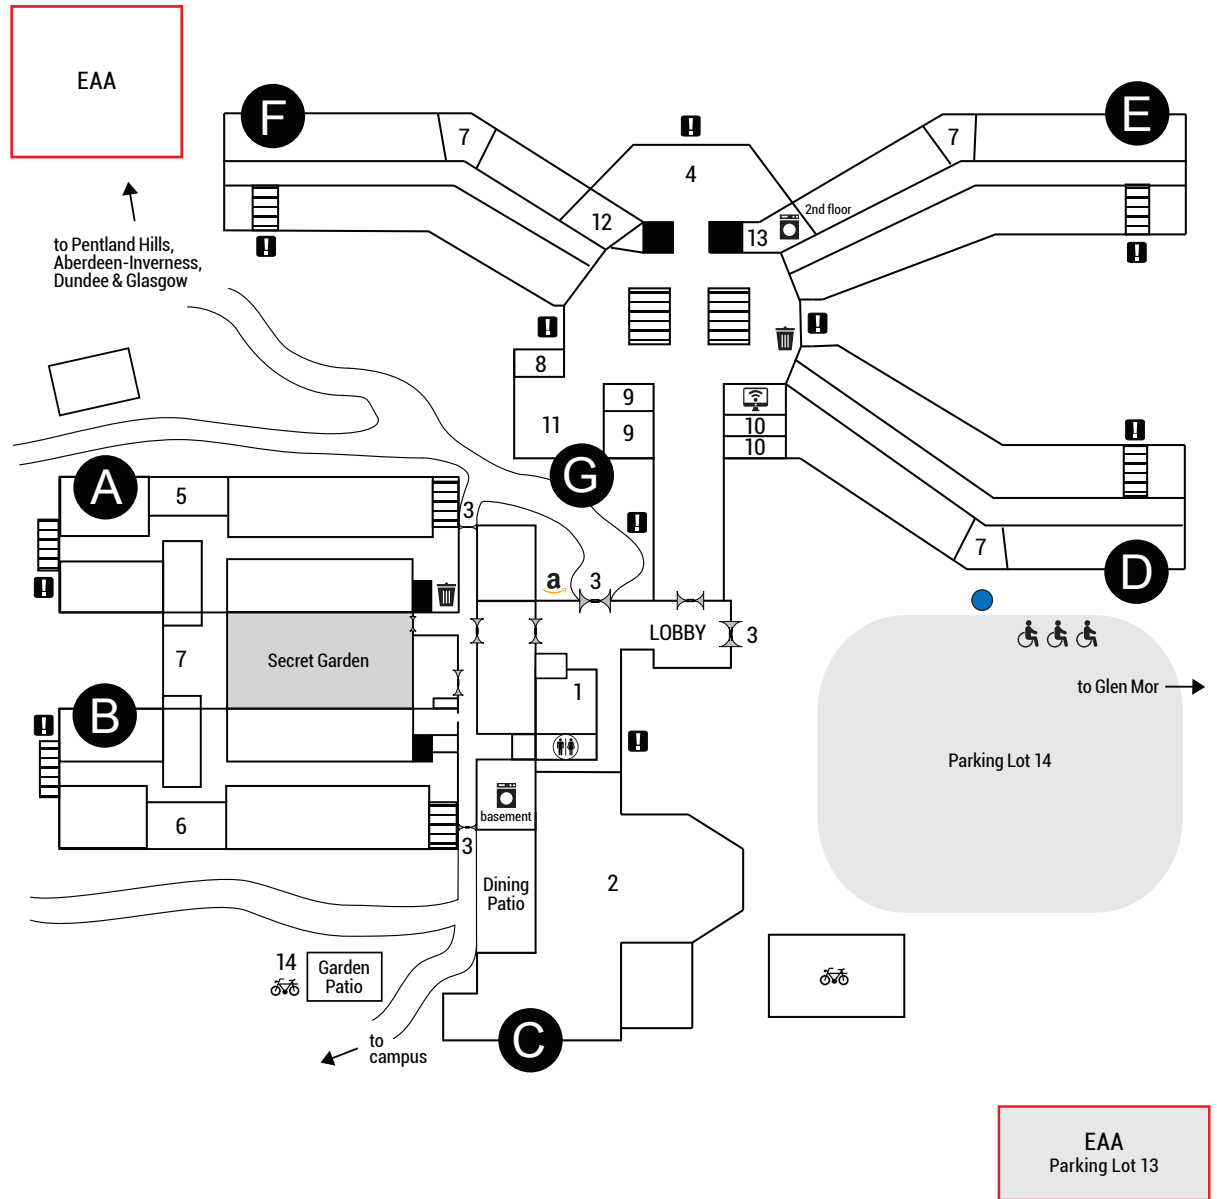

LOTHIAN RESIDENCE HALL COMMUNITY MAP

500 W. BIG SPRINGS ROAD
RIVERSIDE, CA 92507
(951) 827-5972

- 1 Administrative Offices
Resident Services Office (RSO)
- 2 Residential Restaurant
- 3 Entrances to Building
- 4 Galley (1st Floor)
- 5 Hall Annex Room (on each floor)
- 6 Hall Balcony (on each floor)
- 7 Hall Lounge (on each floor)
- 8 Large Meeting Room (2nd Floor)
- 9 Meeting Rooms—Small (2nd Floor)
- 10 Music Rooms (1st Floor)
- 4 Pool Tables
- 11 Study Lounge (2nd Floor)
- 12 Television
- 13 Weight/Exercise Room
- 14 Garden Patio

- Amazon Locker
- Bike Storage Area
- Blue Emergency Phone
- Computer Lab (2nd floor)
- Elevator
- Emergency Exits
- Laundry Rooms
- Public Restrooms
- Staircase
- Trash Chute (all floors)
- ADA Parking
- Emergency Assembly Area

EAA
Parking Lot 13