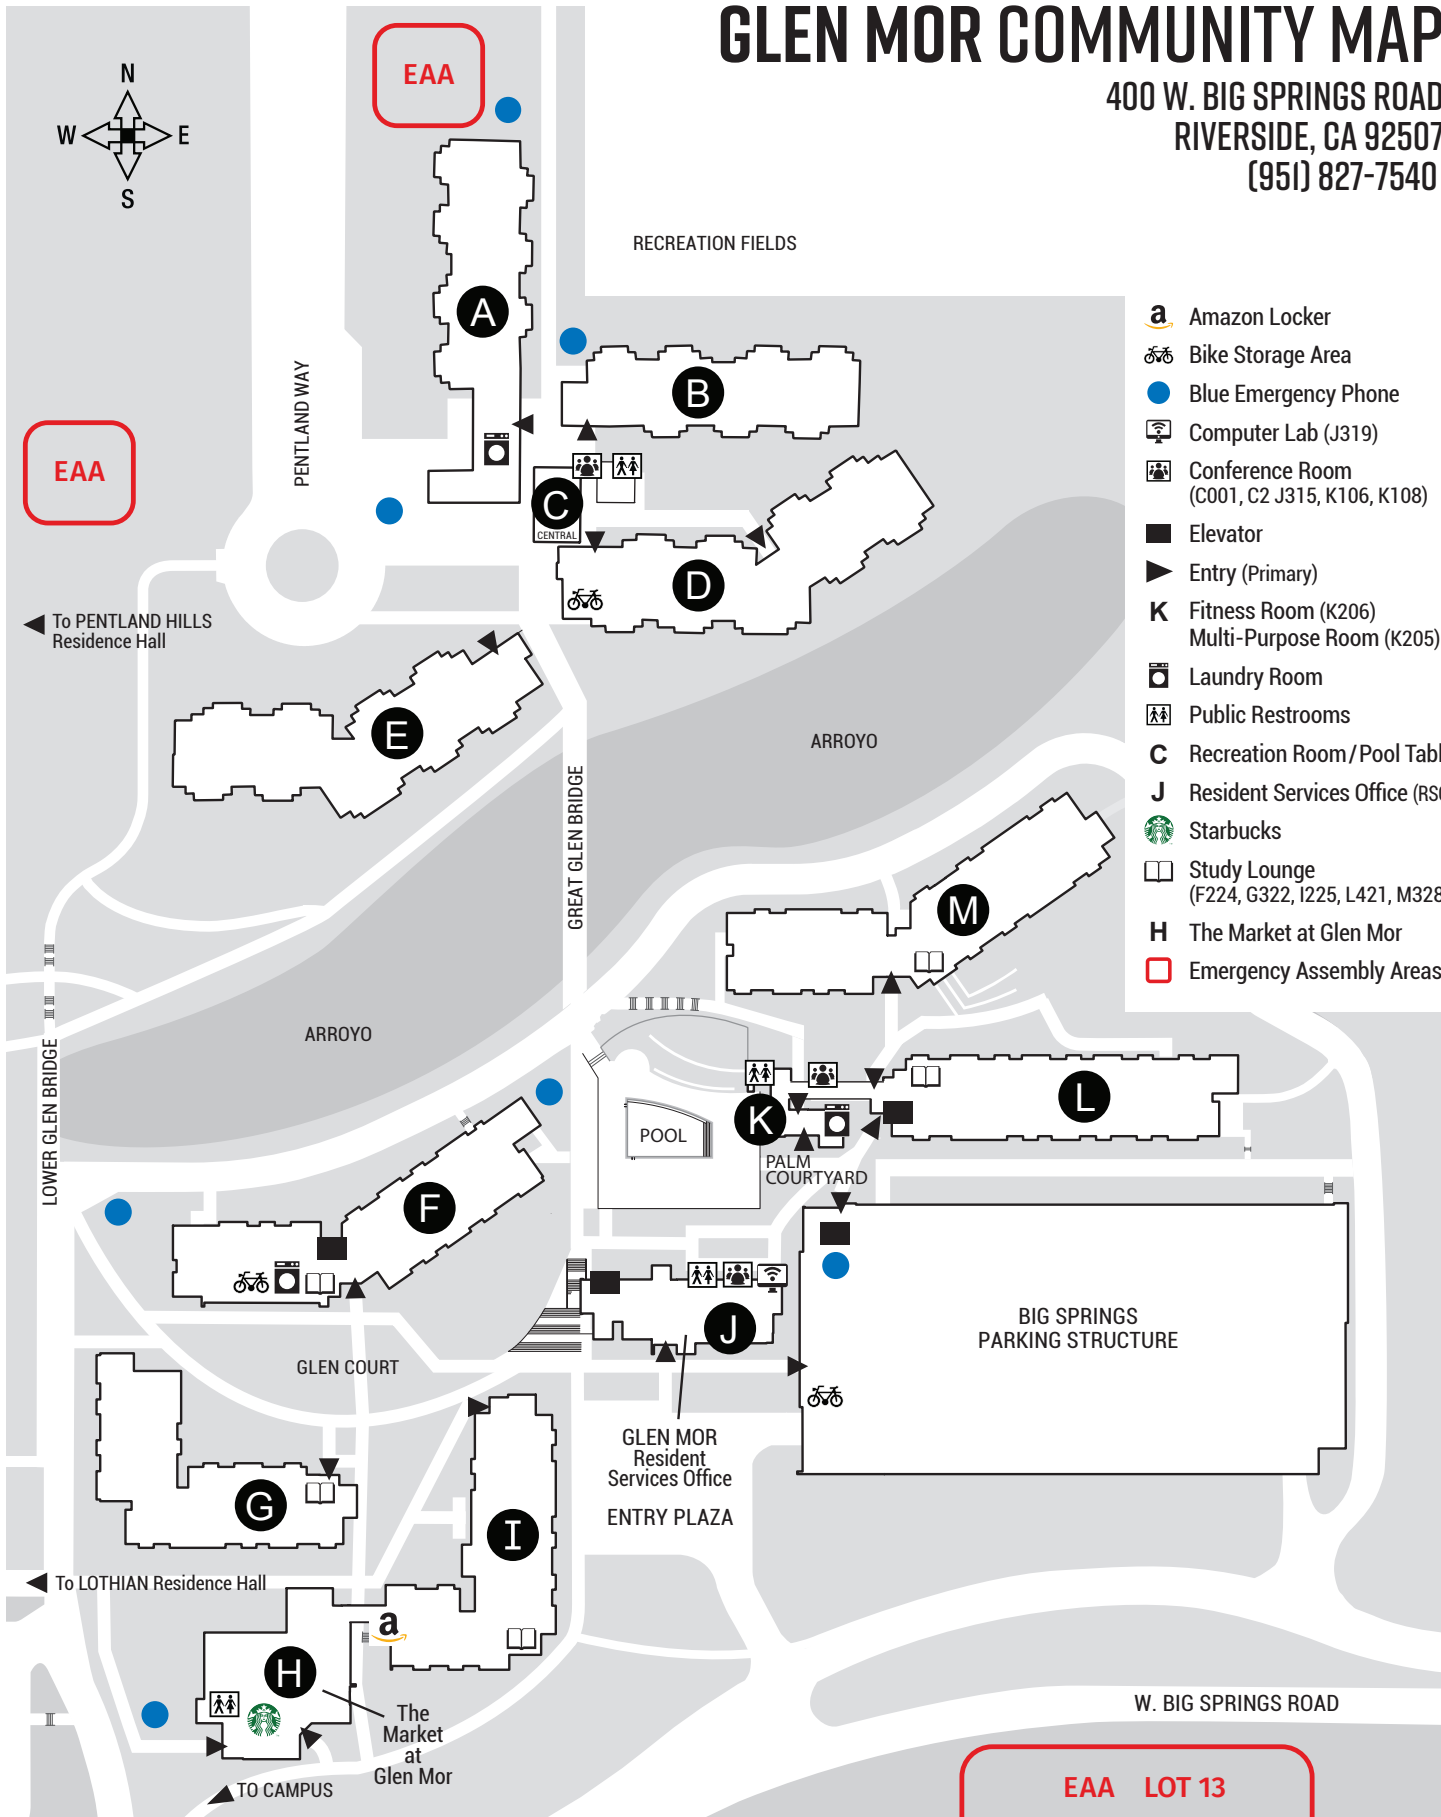

GLEN MOR COMMUNITY MAP

400 W. BIG SPRINGS ROAD
RIVERSIDE, CA 92507
(951) 827-7540

- Amazon Locker
- Bike Storage Area
- Blue Emergency Phone
- Computer Lab (J319)
- Conference Room (C001, C2 J315, K106, K108)
- Elevator
- Entry (Primary)
- Fitness Room (K206)
Multi-Purpose Room (K205)
- Laundry Room
- Public Restrooms
- Recreation Room/Pool Table
- Resident Services Office (RSO)
- Starbucks
- Study Lounge (F224, G322, I225, L421, M328)
- The Market at Glen Mor
- Emergency Assembly Areas