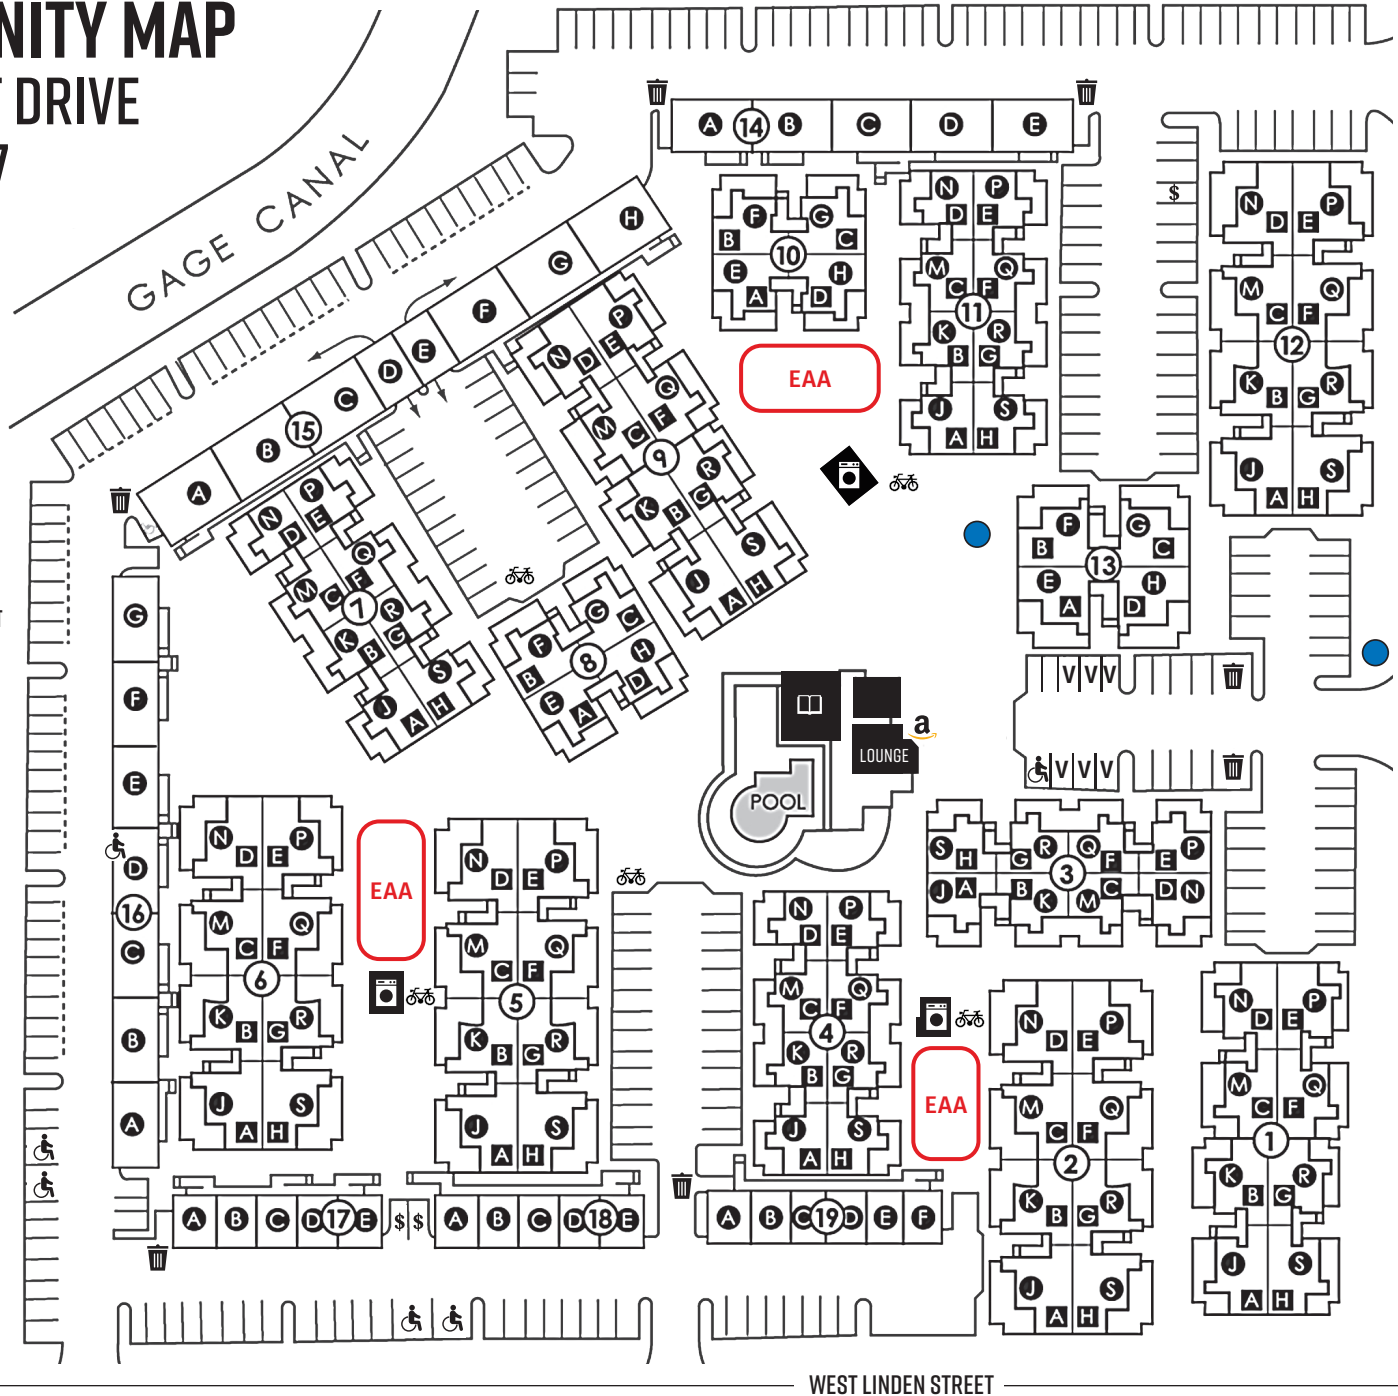

FALKIRK COMMUNITY MAP

3429 CANYON CREST DRIVE

RIVERSIDE, CA 92507

UCR CAMPUS APARTMENTS
 RESIDENT SERVICES OFFICE
 BANNOCKBURN VILLAGE
 3615 CANYON CREST DRIVE, D-102
 RIVERSIDE, CA 92507
 (951) 827-5723

-  UPSTAIRS UNIT
-  DOWNSTAIRS UNIT

-  Amazon Locker
-  Bike Rack
-  Blue Emergency Phone
-  Laundry Room
-  Study Lounge
-  Trash/Recycling
-  Visitor Parking
-  Pay by Space Parking
-  ADA Parking
-  Emergency Assembly Areas

CANYON CREST DRIVE

TO RESIDENT SERVICES OFFICE
 (AT BANNOCKBURN VILLAGE)

WEST LINDEN STREET