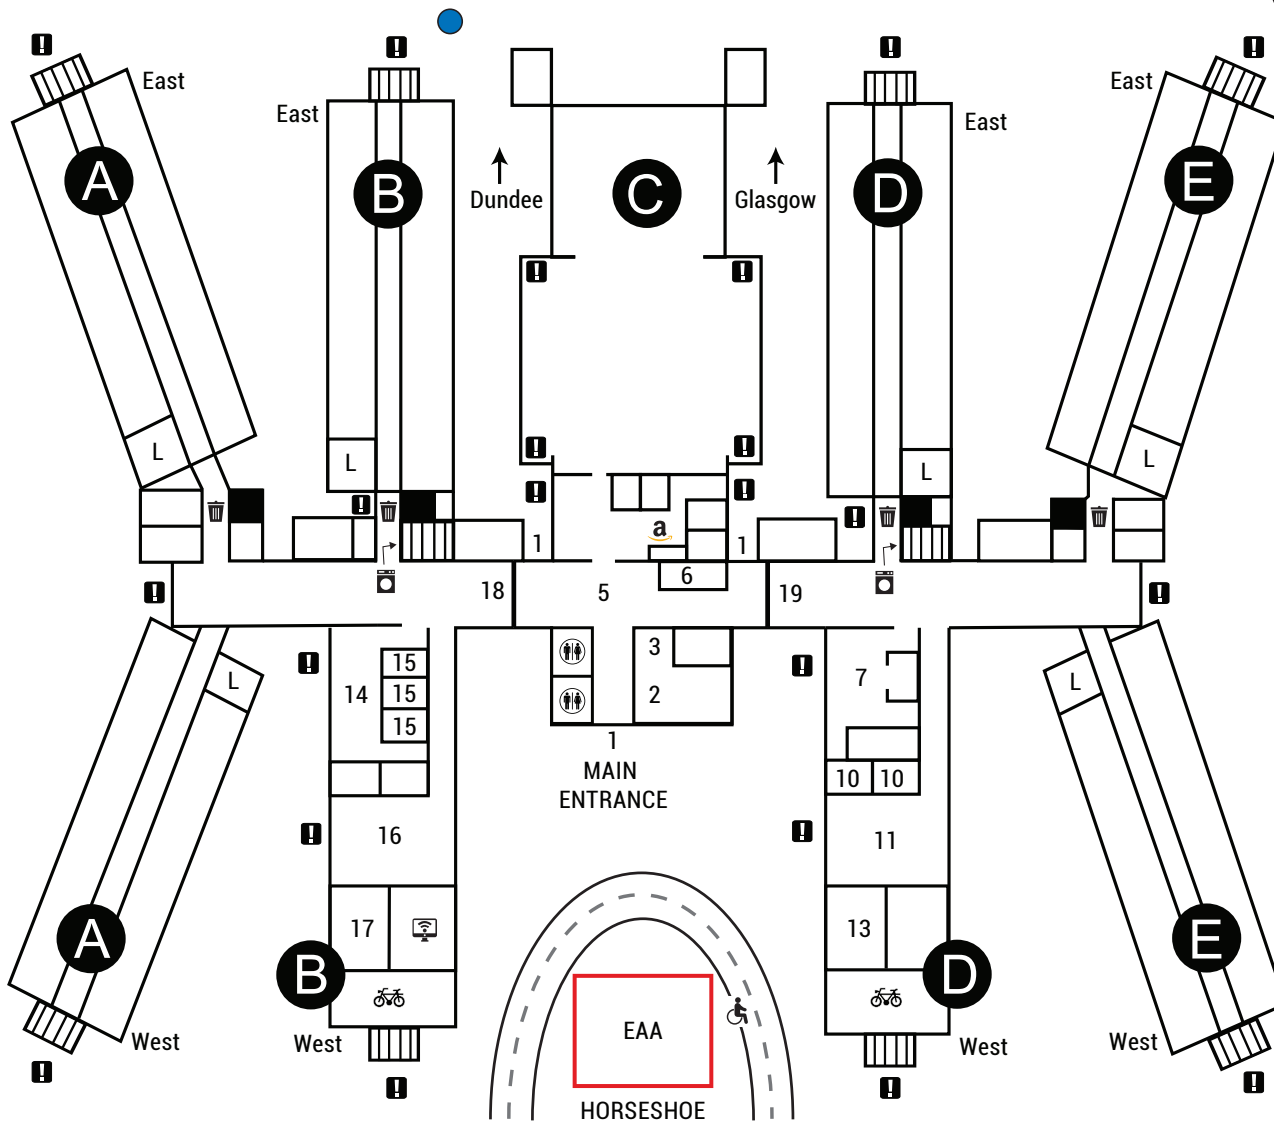

# ABERDEEN-INVERNESS RESIDENCE HALL COMMUNITY MAP

100 ABERDEEN DRIVE  
RIVERSIDE, CA 92507  
(951) 827-5460

- 2 Resident Services Office (RSO)
- 7 Amberlight (D1W)
- 17 Conference Room (Small)
- 1 Entrances to Building
- L Hall Lounge (all floors)
- 5 Lobby
- 3 Mail Drop (Outgoing)
- 10 Music Rooms
- 11 Game Room/Pool Tables (D1W)
- 18 Security Door (A & B Wings)
- 19 Security Door (D & E Wings)
- 16 Study Lounge (B1W)
- 15 Tutor Rooms (B1W)
- 14 Upper Study Lounge
- 6 Vending Machines
- 13 Weight Room/Exercise (D1W)
- Amazon Locker
- Bike Storage Area
- Blue Emergency Phone
- Computer Lab
- Elevator
- Emergency Exits
- Laundry Rooms (door under stairwell on ground floor)
- Public Restrooms (lobby)
- Staircase
- Trash Chute (all floors)
- ADA Parking
- Emergency Assembly Area