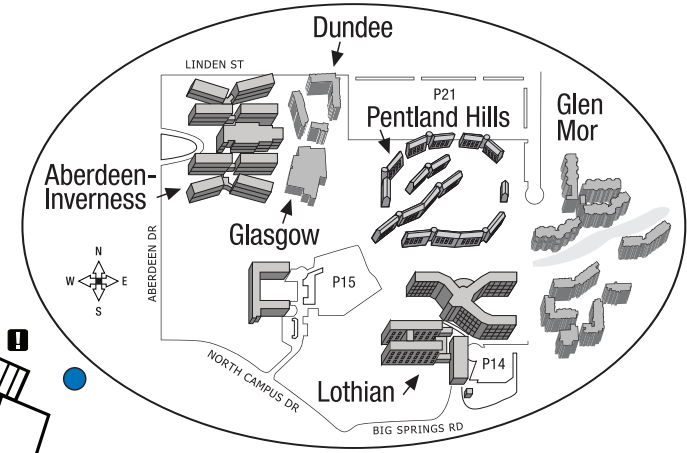

ABERDEEN-INVERNESS RESIDENCE HALL COMMUNITY MAP

100 ABERDEEN DRIVE
RIVERSIDE, CA 92507
(951) 827-5460

- 2 Administrative Offices
 - 7 Amberlight (D1W)
 - 17 Conference Room (Small)
 - 1 Entrances to Building
 - L Hall Lounge (all floors)
 - 5 Lobby
 - 3 Mail Drop (Outgoing)
 - 10 Music Rooms
 - 11 Game Room/Pool Tables (D1W)
 - 2 Resident Services Office (RSO)
 - 18 Security Door (A & B Wings)
 - 19 Security Door (D & E Wings)
 - 16 Study Lounge (B1W)
 - 8 Television (D1W & each hall lounge)
 - 15 Tutor Rooms (B1W)
 - 14 Upper Study Lounge
 - 6 Vending Machines
 - 13 Weight Room/Exercise (D1W)
- Amazon Locker
 - Bike Storage Area
 - Blue Emergency Phone
 - Computer Lab
 - Elevator
 - Emergency Exits
 - Laundry Rooms
(door under stairwell on ground floor)
 - Public Restrooms (lobby)
 - Staircase
 - Trash Chute (all floors)