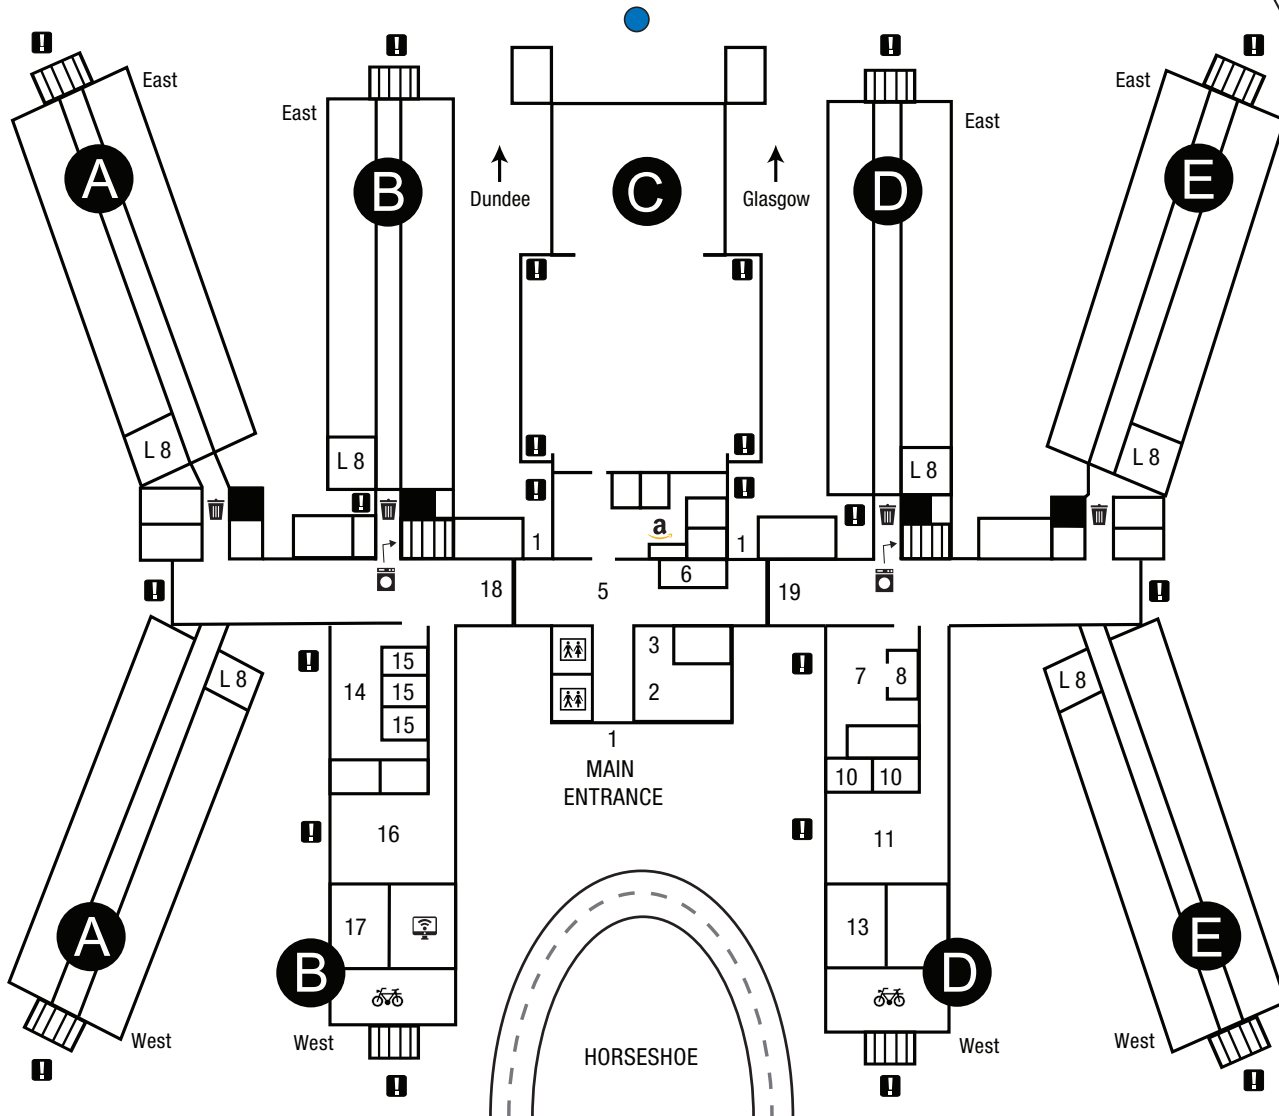

ABERDEEN-INVERNESS RESIDENCE HALL COMMUNITY MAP

100 ABERDEEN DRIVE
RIVERSIDE, CA 92507
(951) 827-5460

- 2 Administrative Offices
 - 7 Amberlight (D1W)
 - 17 Conference Room (Small)
 - 1 Entrances to Building
 - L Hall Lounge (all floors)
 - 5 Lobby
 - 3 Mail Drop (Outgoing)
 - 10 Music Rooms
 - 11 Game Room/Pool Tables (D1W)
 - 2 Resident Services Office (RSO)
 - 18 Security Door (A & B Wings)
 - 19 Security Door (D & E Wings)
 - 16 Study Lounge (B1W)
 - 8 Television (D1W & each hall lounge)
 - 15 Tutor Rooms (B1W)
 - 14 Upper Study Lounge
 - 6 Vending Machines
 - 13 Weight Room/Exercise (D1W)
- Amazon Locker
 - Bike Storage Area
 - Blue Emergency Phone
 - Computer Lab
 - Elevator
 - Emergency Exits
 - Laundry Rooms
(door under stairwell on ground floor)
 - Public Restrooms (lobby)
 - Staircase
 - Trash Chute (all floors)