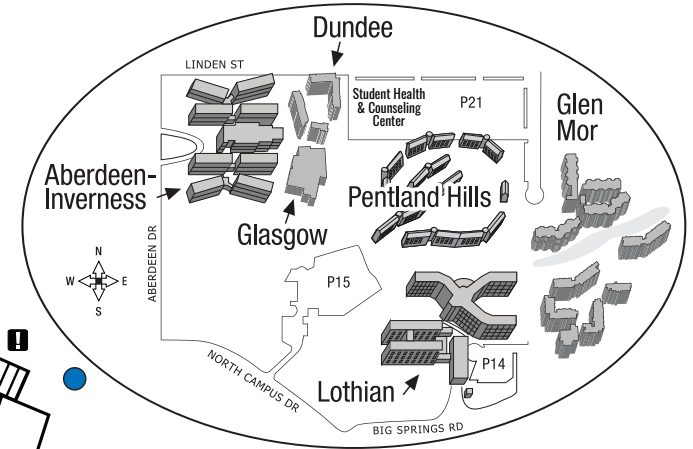

# ABERDEEN-INVERNESS RESIDENCE HALL COMMUNITY MAP

100 ABERDEEN DRIVE  
RIVERSIDE, CA 92507  
(951) 827-5460

- 2 Resident Services Office (RSO)
- 7 Amberlight (D1W)
- 17 Conference Room (Small)
- 1 Entrances to Building
- L Hall Lounge (all floors)
- 5 Lobby
- 3 Mail Drop (Outgoing)
- 10 Music Rooms
- 11 Game Room/Pool Tables (D1W)
- 18 Security Door (A & B Wings)
- 19 Security Door (D & E Wings)
- 16 Study Lounge (B1W)
- 15 Tutor Rooms (B1W)
- 14 Upper Study Lounge
- 6 Vending Machines
- 13 Weight Room/Exercise (D1W)
- Amazon Locker
- Bike Storage Area
- Blue Emergency Phone
- Computer Lab
- Elevator
- Emergency Exits
- Laundry Rooms (door under stairwell on ground floor)
- Public Restrooms (lobby)
- Staircase
- Trash Chute (all floors)
- ADA Parking
- Emergency Assembly Area