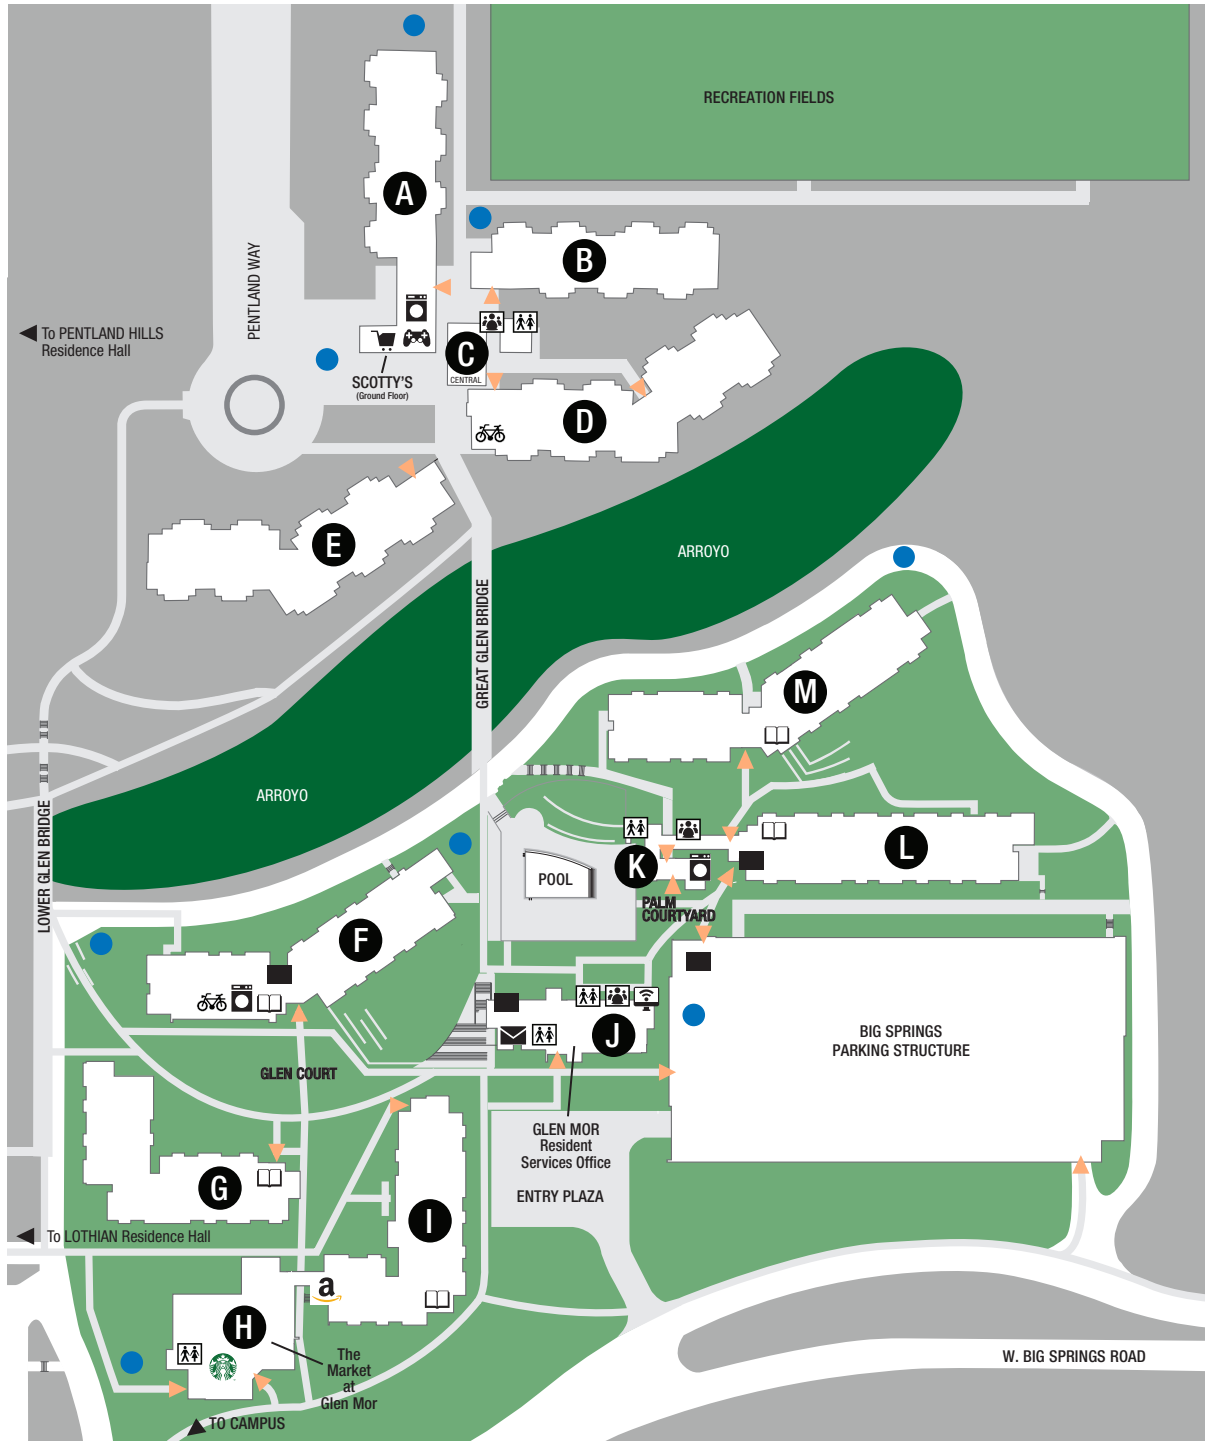

GLEN MOR COMMUNITY MAP

400 W. BIG SPRINGS ROAD
RIVERSIDE, CA 92507
(951) 827-7540

-  Amazon Locker
-  Bike Storage Area
-  Blue Emergency Phone
-  Computer Lab (J319)
-  Conference Room (C001, J315, K106, K108)
-  Convenience Store & Grill (Scotty's)
-  Elevator
-  Entry (Primary)
-  Fitness Room (K206)
-  Gaming Lounge (Ctrl Room - above Scotty's)
-  Laundry Room
-  Mail Boxes
-  Multi-Purpose Room (K205)
-  Public Restrooms
-  Recreation Room / Pool Table
-  Resident Services Office
-  Starbucks
-  Study Lounge (F224, G322, I225, L421, M328)
-  The Market at Glen Mor