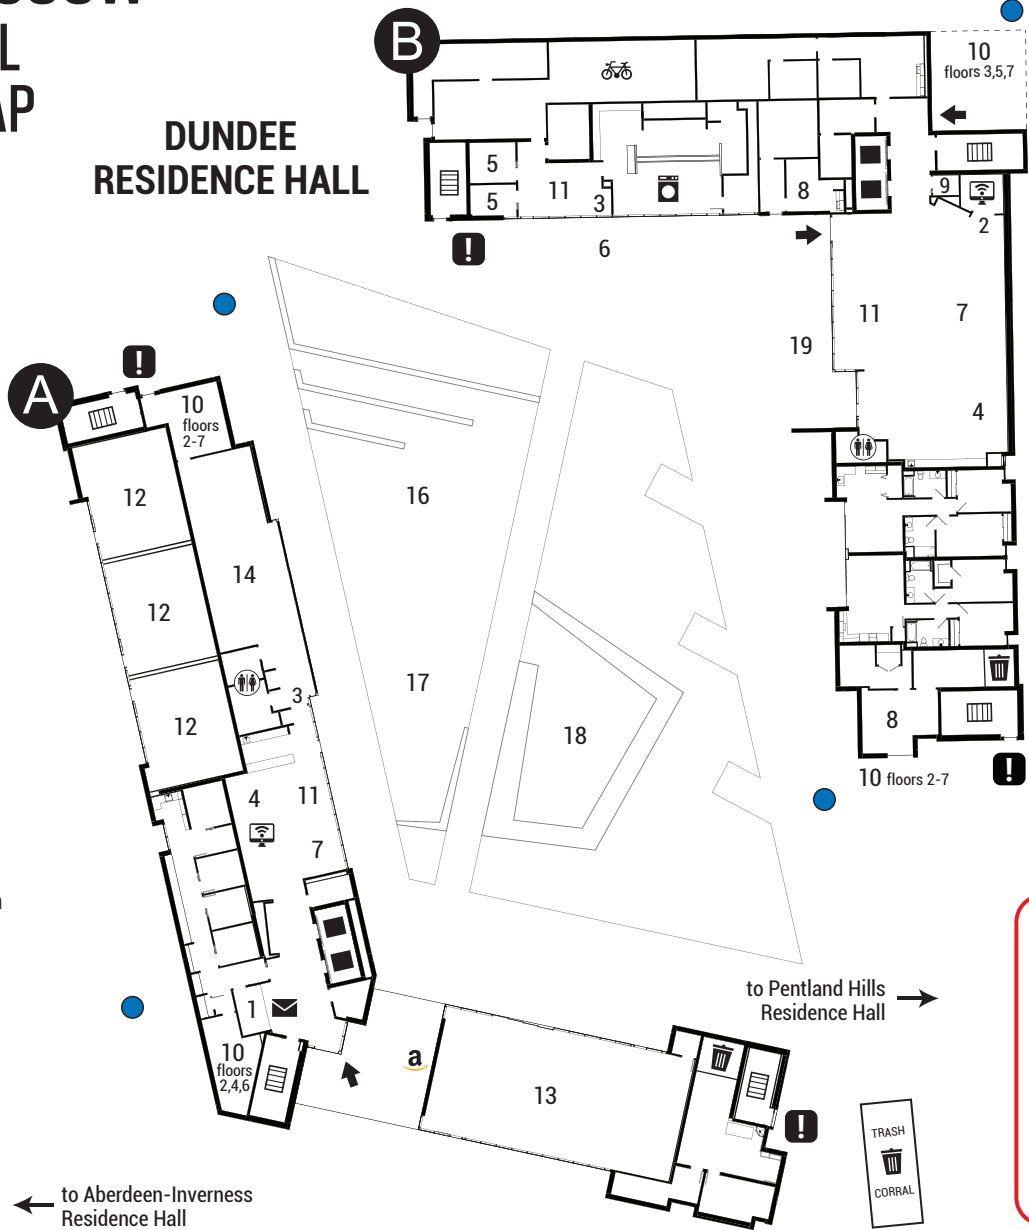

# DUNDEE-GLASGOW RESIDENCE HALL COMMUNITY MAP

680 WEST LINDEN  
RIVERSIDE, CA 92507  
(951) 827-8600

Linden Street

## DUNDEE RESIDENCE HALL

- 1 Resident Services Office (RSO)
- 2 Copy Machine
- 3 Vending Machines
- 4 Television
- 5 Music Rooms
- 6 Ping Pong Table
- 7 Pool Tables
- 8 Staff Room
- 9 Chat Room
- 10 Upper Study Lounge
- 11 Study Lounge
- 12 Seminar / Classroom
- 13 Multipurpose Room / Classroom
- 14 Weight Room / Exercise
- 16 Amphitheater
- 17 Yoga Lawn
- 18 Fire Pits
- 19 Outdoor Dining Area
- 20 Scotty's (Convenience Store)
- a** Amazon Locker
- Bike Storage Area
- Blue Emergency Phone
- Computer Lab
- Elevators
- Emergency Exits
- Entry (Main Floor)
- Laundry Room
- Mail Drop
- Restrooms
- Stairwell
- Trash Chute (floors 2-7)
- Emergency Assembly Area

**EMERGENCY  
ASSEMBLY AREA**