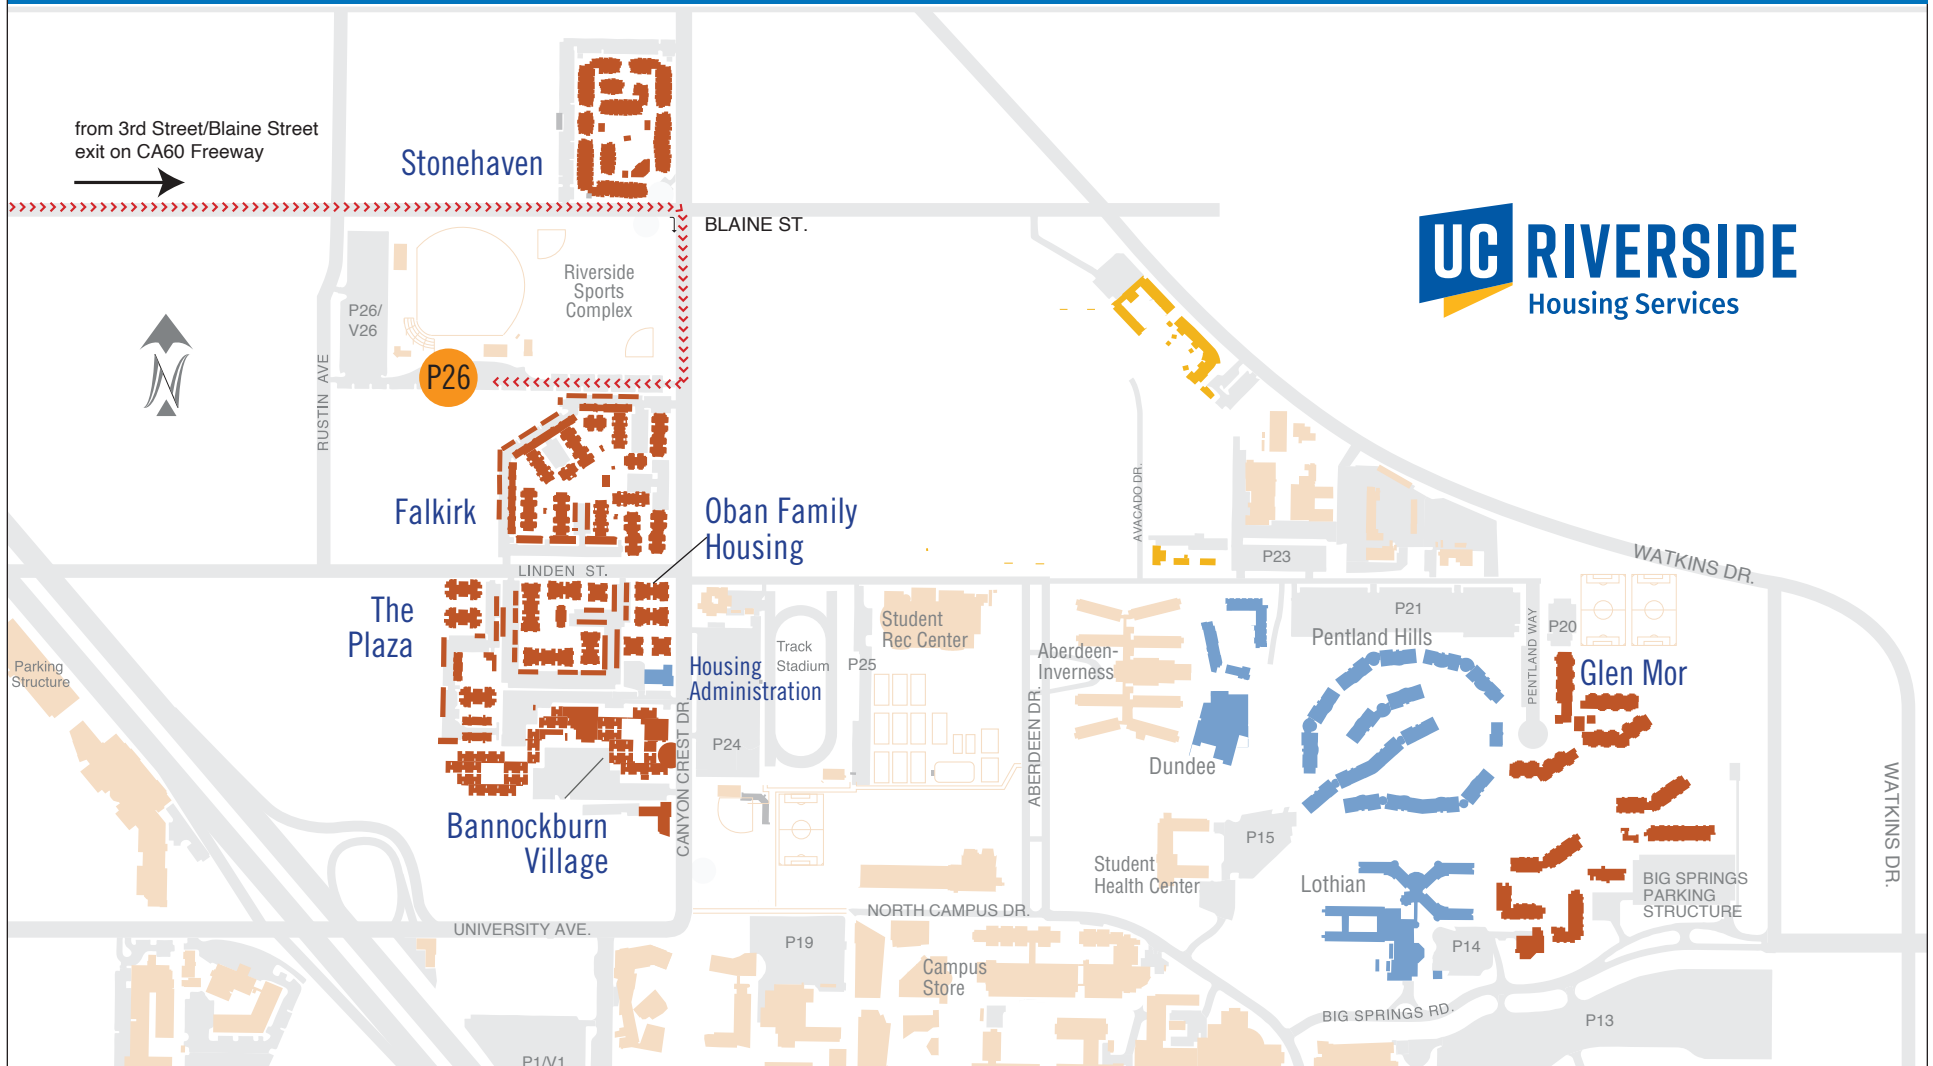

DIRECTIONS TO UC RIVERSIDE PARKING LOT 26

Please follow these directions. Online and smartphone maps are NOT OPTIMIZED for our campus' traffic flow, and will cause you unnecessary delays.

FROM 60/215 EAST OR WEST:

- Exit 3rd/Blaine Street and drive east on Blaine Street
- Turn right on Canyon Crest Drive
- Make a right turn into Lot 26
- Staff will check you in and provide additional instructions before you will be allowed to drive to your community.