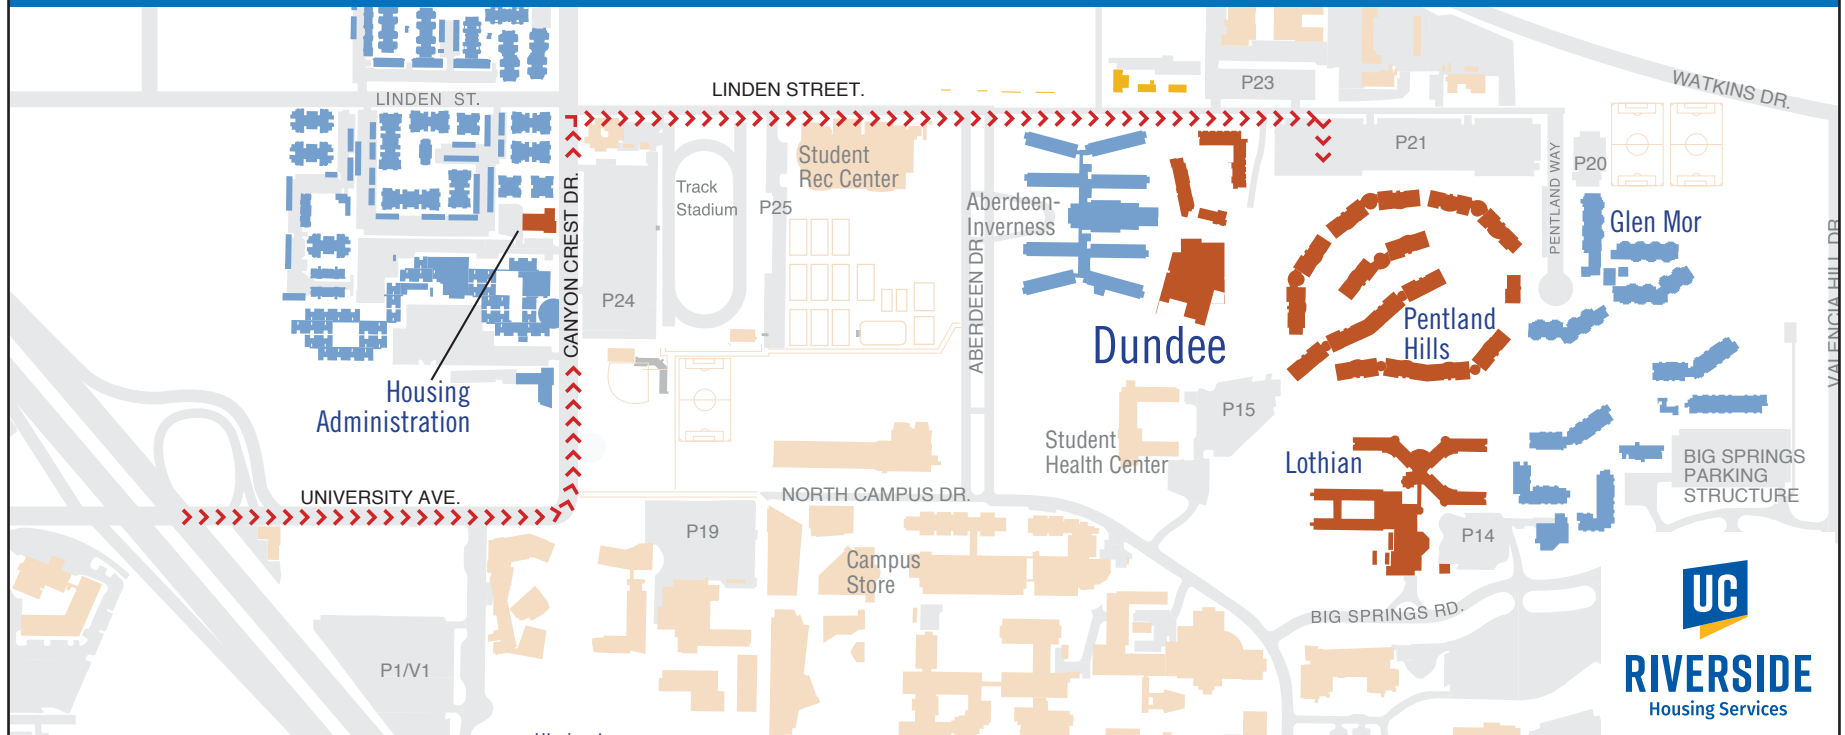

DIRECTIONS TO DUNDEE CHECK-IN

Please follow the directions below. Online and smartphone maps are **NOT OPTIMIZED** for our campus' traffic flow, and will cause you unnecessary delays.

FROM 60/215 EAST OR WEST:

- Exit University Avenue and go east.
- Follow University around the bend to Canyon Crest Dr., and go north.
- Turn right onto Linden Street (2nd light).
- Turn right into Parking Lot 21 where traffic personnel will direct your vehicle.
- You may only park for 30 minutes while unloading your vehicle; moving carts will be available.
- **NOTE:** Family members will not be able to enter the Residence Hall; only residents.