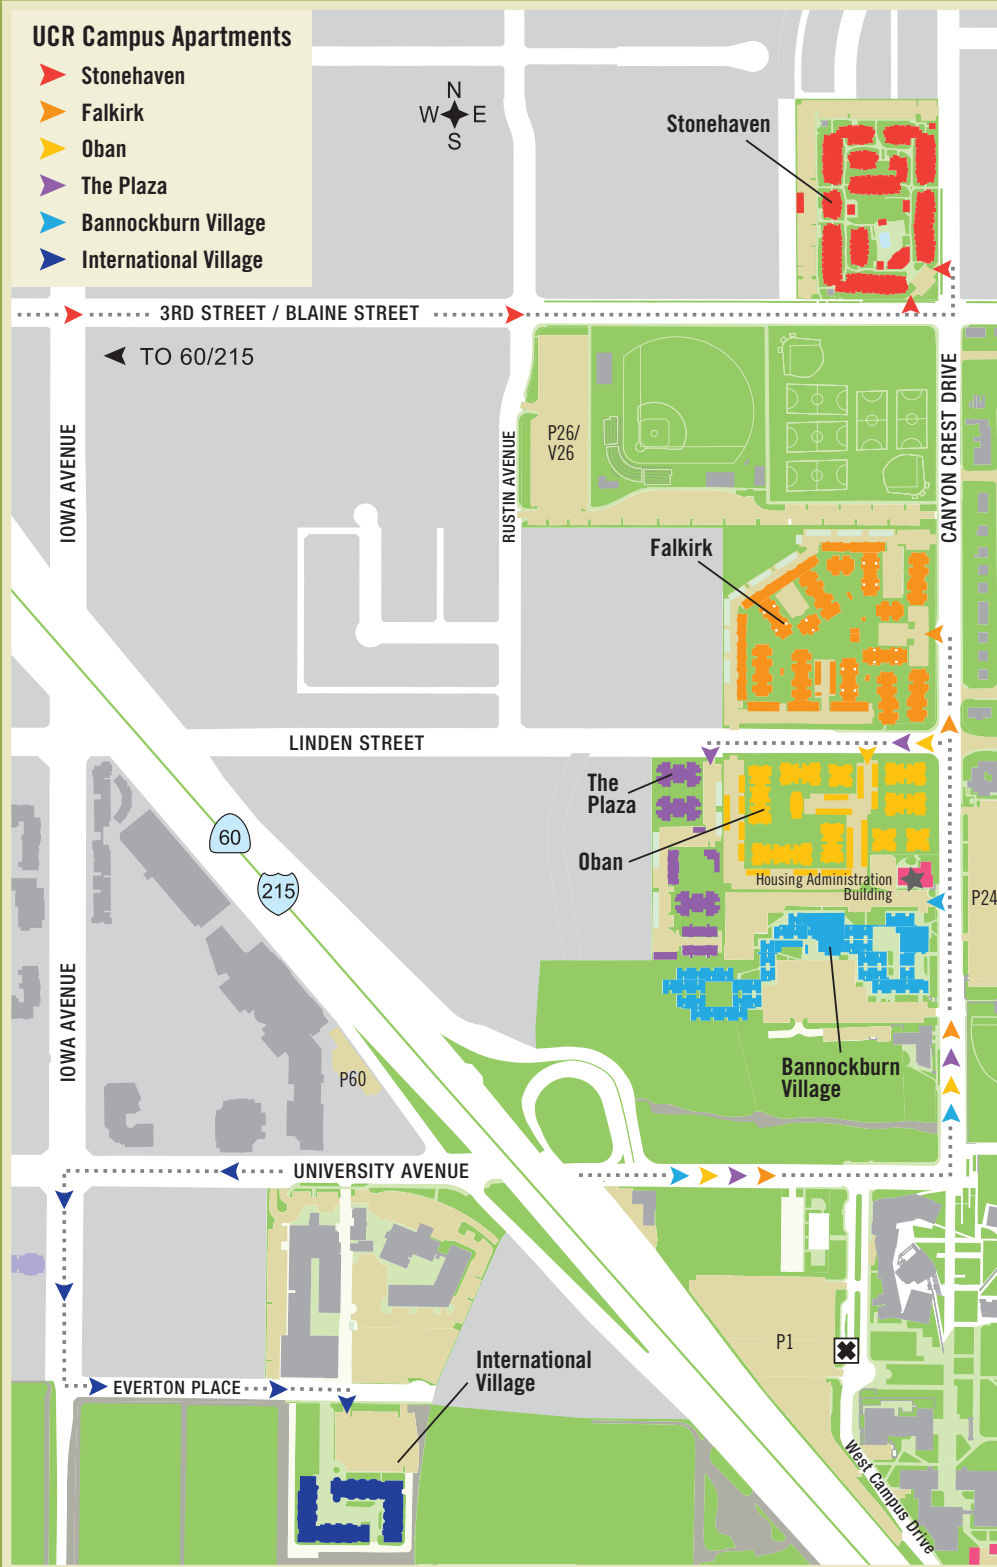

UCR Campus Apartments

- ▶ Stonehaven
- ▶ Falkirk
- ▶ Oban
- ▶ The Plaza
- ▶ Bannockburn Village
- ▶ International Village

Directions to UCR Campus Apartments

FOR ALL LOCATIONS: (Except International Village)

- 60/215 east & west
- Exit University Avenue and go east
- Follow University to Canyon Crest Drive and go north

▶ **STONEHAVEN**

- Continue on Canyon Crest Dr. past Blaine Street; turn left into driveway
- Follow signs to check-in; afterwards, unload vehicle

▶ **BANNOCKBURN VILLAGE**

- Turn left at first driveway AFTER traffic light
- Follow signs to check-in
- After check-in, unload vehicle

▶ **INTERNATIONAL VILLAGE**

- Exit University Avenue and go west.
- Turn left on Iowa Avenue; turn left on Everton Place.
- Follow signs to check-in; afterwards, unload vehicle

▶ **THE PLAZA**

- Turn left into Bannockburn Village at first driveway AFTER traffic light; Plaza residents check in at Bannockburn
- Follow signs to check-in
- After check-in, move car into Plaza lot and unload your vehicle